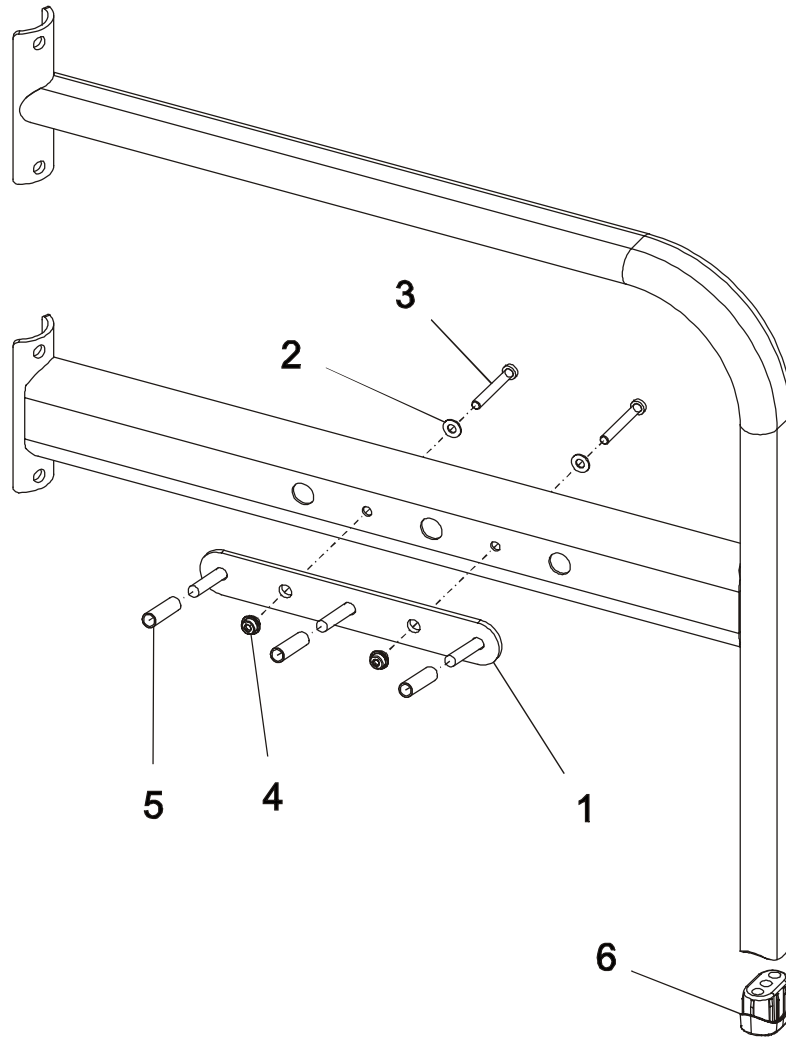

Life Fitness

CABLE MOTION CABLE-CROSSOVER

Customer Support Services ***PARTS MANUAL***

CMCC - CABLE MOTION CABLE-CROSSOVER

Notes:

CMCC - CABLE MOTION CABLE-CROSSOVER

Contents

	PAGE
COMPONENT ASSEMBLY	4
STACK PULLEY ASSEMBLY	5
RH OUTRIGGER.....	6
LH OUTRIGGER.....	7
FRAME ASSEMBLY	8
FRAME ASSEMBLY CALLOUTS.....	9
CARRIAGE ASSEMBLY.....	10
WEIGHT STACK ASSEMBLY	11
NOTES	12

CMCC - CABLE MOTION CABLE-CROSSOVER COMPONENT ASSEMBLY

Item	Part No	Quantity	Description
1	See details	1	ASSY, CMCC FRAME
2	7751101	1	ASSY, CMCC RH OUTRIGGER
3	7751201	1	ASSY, CMCC LH OUTRIGGER
4	3236220	8	M10 X 1.5 X 130 HXS SOC CS SS
5	7630101	8	RETAINER, CM/MJ, PULLEY
6	7335401	8	NUT, SOCKET HEAD M10 X 1.5 SS
7	7634701	8	SPACER, CM/MJ, .565 X .815

CMCC - CABLE MOTION CABLE-CROSSOVER STACK PULLEY ASSEMBLY

Item	Part No	Quantity	Description
1	7644095	1	WLDMT, HEAD PLATE DBL PULLEY SHDW GRAY
2	3237801	2	PULLEY, 4.5" OD
3	3236801	1	NUT, NYLOCK M10 X 1.5 SS
4	3236601	2	WASHER, 3/8 SAE STAINLESS STEEL
5	3236213	1	M10 X 1.5 X 80 HXS SOC CS SS
6	3236902	1	NUT, HEX JAM M16 X 2 SS
7	7385201	1	SPACER, .406 X .750 X .250 SS

CMCC - CABLE MOTION CABLE-CROSSOVER

RH OUTRIGGER

Item	Part No	Qty	Description
1	7644895	1	WLDMT, CM ACC RACK SHADOW GRAY
2	3236601	2	WASHER, 3/8 SAE STAINLESS STEEL
3	3236212	2	M10 X 1.5 X 75 HXS SOC CS SS
4	7335401	2	NUT, SOCKET HEAD M10 X 1.5 SS
5	7749601	3	SLEEVE, .50" ID X 2.25"
6	7317901	1	STOP, BUMPER