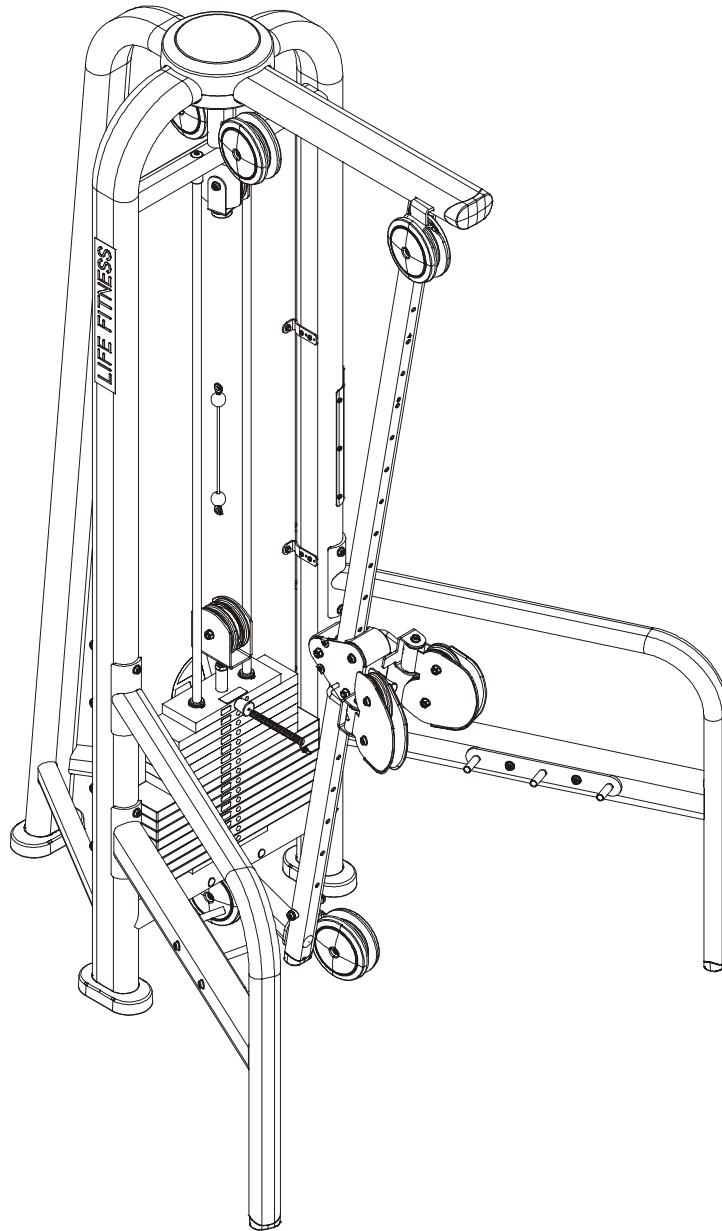

Life Fitness

CABLE MOTION CABLE-CROSSOVER

Customer Support Services ***PARTS MANUAL***

CMCC - CABLE MOTION CABLE-CROSSOVER

Notes:

CMCC - CABLE MOTION CABLE-CROSSOVER

Contents

	PAGE
COMPONENT ASSEMBLY	4
STACK PULLEY ASSEMBLY	5
RH OUTRIGGER.....	6
LH OUTRIGGER.....	7
FRAME ASSEMBLY	8
FRAME ASSEMBLY CALLOUTS.....	9
CARRIAGE ASSEMBLY.....	10
WEIGHT STACK ASSEMBLY	11
NOTES	12

CMCC - CABLE MOTION CABLE-CROSSOVER COMPONENT ASSEMBLY

Item	Part No	Quantity	Description
1	See details	1	ASSY, CMCC FRAME
2	7751101	1	ASSY, CMCC RH OUTRIGGER
3	7751201	1	ASSY, CMCC LH OUTRIGGER
4	3236220	8	M10 X 1.5 X 130 HXS SOC CS SS
5	7630101	8	RETAINER, CM/MJ, PULLEY
6	7335401	8	NUT, SOCKET HEAD M10 X 1.5 SS
7	7634701	8	SPACER, CM/MJ, .565 X .815

CMCC - CABLE MOTION CABLE-CROSSOVER STACK PULLEY ASSEMBLY

Item	Part No	Quantity	Description
1	7644095	1	WLDMT, HEAD PLATE DBL PULLEY SHDW GRAY
2	3237801	2	PULLEY, 4.5" OD
3	3236801	1	NUT, NYLOCK M10 X 1.5 SS
4	3236601	2	WASHER, 3/8 SAE STAINLESS STEEL
5	3236213	1	M10 X 1.5 X 80 HXS SOC CS SS
6	3236902	1	NUT, HEX JAM M16 X 2 SS
7	7385201	1	SPACER, .406 X .750 X .250 SS

CMCC - CABLE MOTION CABLE-CROSSOVER

RH OUTRIGGER

Item	Part No	Qty	Description
1	7644895	1	WLDMT, CM ACC RACK SHADOW GRAY
2	3236601	2	WASHER, 3/8 SAE STAINLESS STEEL
3	3236212	2	M10 X 1.5 X 75 HXS SOC CS SS
4	7335401	2	NUT, SOCKET HEAD M10 X 1.5 SS
5	7749601	3	SLEEVE, .50" ID X 2.25"
6	7317901	1	STOP, BUMPER