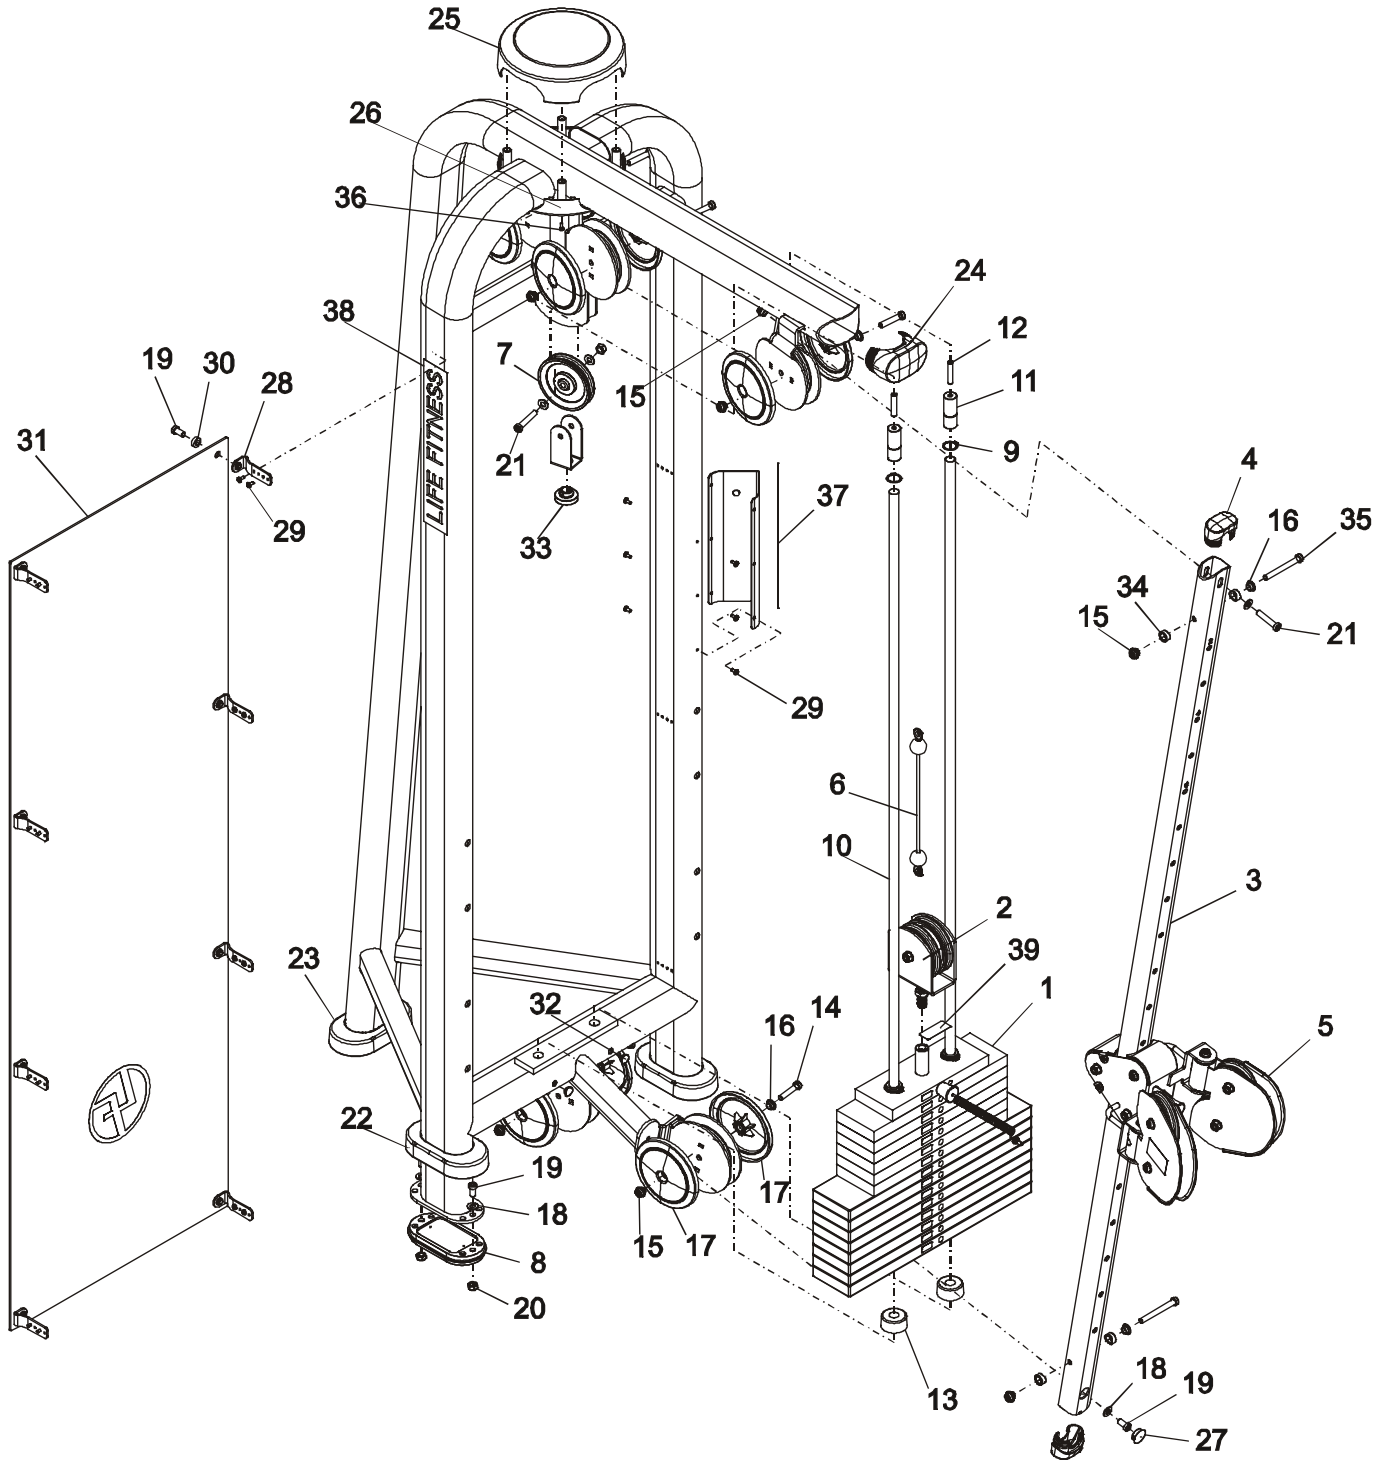

CMCC - CABLE MOTION CABLE-CROSSOVER FRAME ASSEMBLY

CMCC - CABLE MOTION CABLE-CROSSOVER FRAME ASSEMBLY CALLOUTS

Item	Part No	Qty	Description
1	7640201	1	ASSY, 260 LB STACK
2	7750701	1	ASSY, CMDAP STACK PULLEYS
3	7645301	1	TUBE, CMCC ADJ COLUMN
4	7333801	2	CAP, SMALL FLOV-END
5	7751301	1	ASSY, CMCC CARRIAGE
6	7645801	1	CABLE, CMCC X 448
7	3237801	6	PULLEY, 4.5" OD
8	7334001	3	FOOT, 2.50 X 4.49 FLOV
9	3232421	2	RING:BRE .940 5100-100 ST PP B
10	7328618	2	GUIDE ROD, .75 OD SOLID X 71.63
11	7634401	2	RETAINER, CM/MJ, GUIDE ROD
12	3240502	2	M10 X 1.5 X 50 HXS NO CUP ST BO
13	7352101	2	CUSHION, WEIGHT STACK
14	3236207	6	M10 X 1.5 X 50 HXS SOC CS SS
15	7335401	8	NUT, SOCKET HEAD M10 X 1.5 SS
16	7630101	7	RETAINER, CM/MJ, PULLEY
17	7629901	10	COVER, PULLEY-BOLTED FULL
18	3236601	10	WASHER, 3/8 SAE STAINLESS STEEL
19	3236201	11	M10 X 1.5 X 20 HXS SOC CS SS
20	3236801	7	NUT, NYLOCK M10 X 1.5 SS
21	3236209	1	M10 X 1.5 X 60 HXS SOC CS SS
22	7340201	2	COVER, FOOT-STRAIGHT
23	7419701	1	COVER FOOT 10 DEG
24	7333901	1	CAP, LARGE FLOV-END
25	7629201	1	COVER, CENTER TOP
26	7629801	2	COVER, CENTER BOTTOM
27	3237403	1	PLUG, 1" HOLE
28	7642095	8	BRKT, CM/MJ, REAR SHROUD SG
29	3239101	22	SCREW, M5 X .8 X 10 PHL PAN TT ST BZ
30	7385201	8	SPACER, .406 X .750 X .250 SS
31	7642101	1	SHIELD, CM/MJ REAR
32	7646801	4	PLUG, CURVED HOLE
33	7642301	1	BUMPER, CM/MJ, PLUG
34	7645501	4	SPACER, CM/MJ, SM FLOV CONCAVE
35	3236215	2	M10 X 1.5 X 90 HXS SOC CS SS
36	3236501	4	M4 X 0.7 PHIL PAN MS ST ZN
37	7752801	1	LABEL, PLACARD CMCC
38	7348001	2	LABEL, LIFE FIT 2-1/2 X 15 BLK
39	7744501	1	LABEL, WEIGHT AT HANDLE