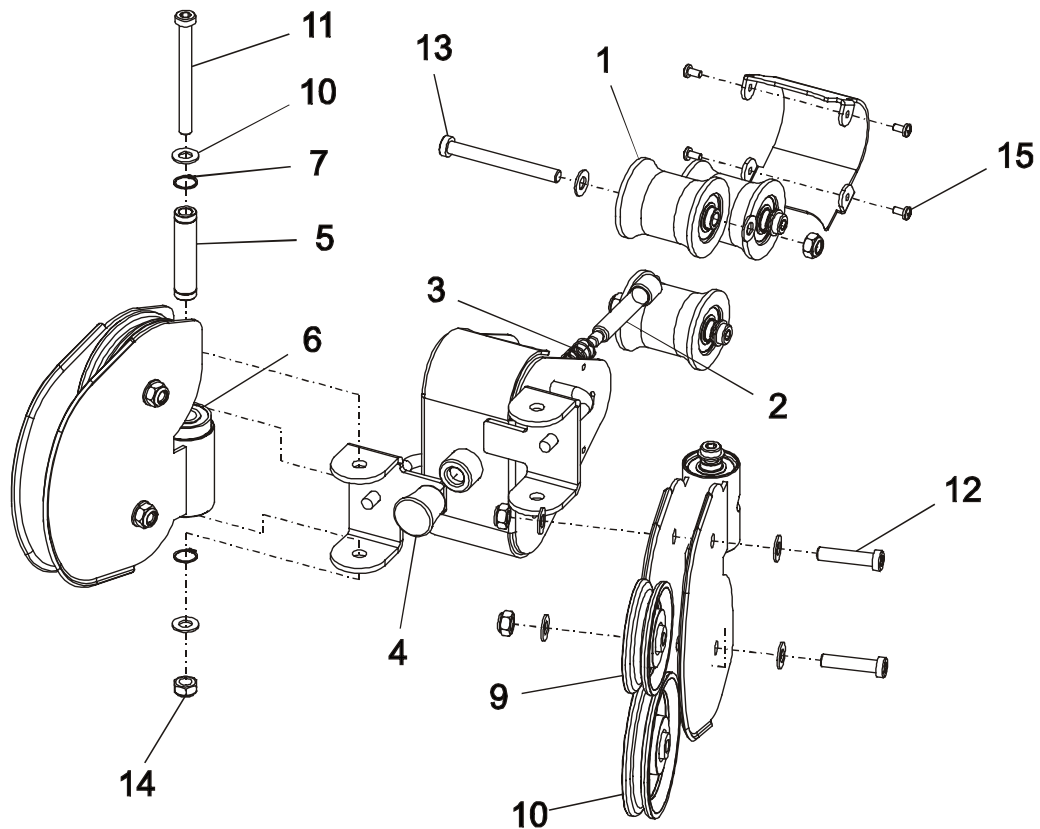

CMCC - CABLE MOTION CABLE-CROSSOVER CARRIAGE ASSEMBLY

Item	Part No	Qty	Description
1	7637901	3	ASSY, ROLLER-CONCAVE
2	7425103	1	PIN, PULL X 4.250
3	7351501	1	SPRING; PULL PIN LARGE
4	7351401	1	KNOB, TULIP STYLE
5	7645401	2	SHAFT, CM/MJ, 6203 BRNG
6	3245901	4	BEARING, 6203
7	3232413	4	RNG, BRE .631,5100-66,ST,PP,B
8	3237801	2	PULLEY, 4.5" OD
9	3245701	2	PULLEY, 3.5" OD SG
10	3236601	18	WASHER,3/8 SAE STAINLESS STEEL
11	3236217	2	M10 X 1.5 X 100 HXS SOC CS SS
12	3236206	4	M10 X 1.5 X 45 HXS SOC CS SS
13	3236216	3	M10 X 1.5 X 95 HXS SOC CS SS
14	3236801	9	NUT, NYLOCK M10 X 1.5 SS
15	3239101	4	SCREW,M5 X .8 X 10 PHL PAN TT ST BZ