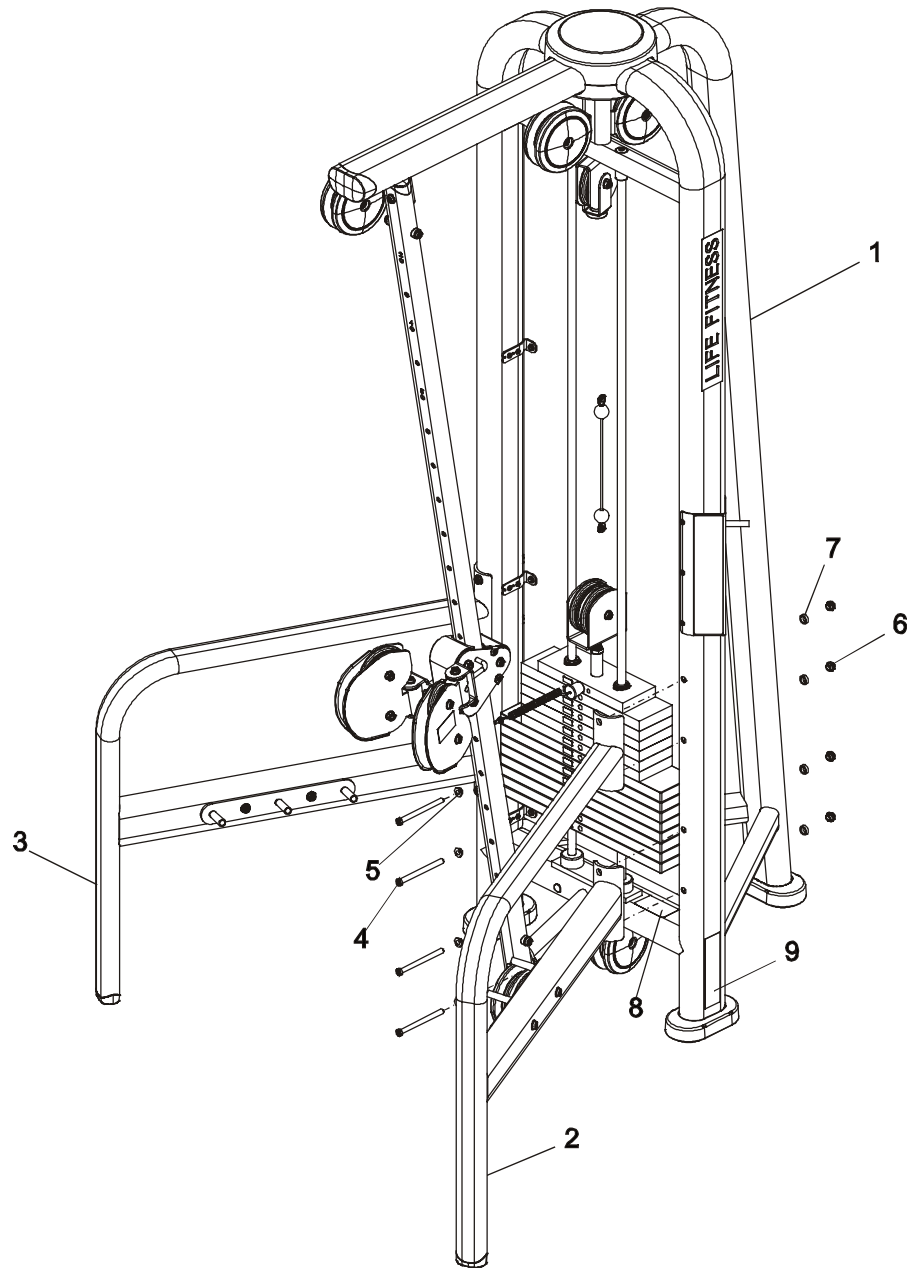

Life Fitness

CABLE MOTION CABLE-CROSSOVER

Customer Support Services ***PARTS MANUAL***

CMCC - CABLE MOTION CABLE-CROSSOVER

Notes:

CMCC - CABLE MOTION CABLE-CROSSOVER

Contents

	PAGE
COMPONENT ASSEMBLY	4
STACK PULLEY ASSEMBLY	5
RH OUTRIGGER.....	6
LH OUTRIGGER.....	7
FRAME ASSEMBLY	8
FRAME ASSEMBLY CALLOUTS.....	9
CARRIAGE ASSEMBLY.....	10
WEIGHT STACK ASSEMBLY	11
NOTES	12

CMCC - CABLE MOTION CABLE-CROSSOVER COMPONENT ASSEMBLY

Item	Part No	Quantity	Description
1	See details	1	ASSY, CMCC FRAME
2	7751101	1	ASSY, CMCC RH OUTRIGGER
3	7751201	1	ASSY, CMCC LH OUTRIGGER
4	3236220	8	M10 X 1.5 X 130 HXS SOC CS SS
5	7630101	8	RETAINER, CM/MJ, PULLEY
6	7335401	8	NUT, SOCKET HEAD M10 X 1.5 SS
7	7634701	8	SPACER, CM/MJ, .565 X .815

CMCC - CABLE MOTION CABLE-CROSSOVER STACK PULLEY ASSEMBLY

Item	Part No	Quantity	Description
1	7644095	1	WLDMT, HEAD PLATE DBL PULLEY SHDW GRAY
2	3237801	2	PULLEY, 4.5" OD
3	3236801	1	NUT, NYLOCK M10 X 1.5 SS
4	3236601	2	WASHER, 3/8 SAE STAINLESS STEEL
5	3236213	1	M10 X 1.5 X 80 HXS SOC CS SS
6	3236902	1	NUT, HEX JAM M16 X 2 SS
7	7385201	1	SPACER, .406 X .750 X .250 SS

CMCC - CABLE MOTION CABLE-CROSSOVER

RH OUTRIGGER

Item	Part No	Qty	Description
1	7644895	1	WLDMT, CM ACC RACK SHADOW GRAY
2	3236601	2	WASHER, 3/8 SAE STAINLESS STEEL
3	3236212	2	M10 X 1.5 X 75 HXS SOC CS SS
4	7335401	2	NUT, SOCKET HEAD M10 X 1.5 SS
5	7749601	3	SLEEVE, .50" ID X 2.25"
6	7317901	1	STOP, BUMPER