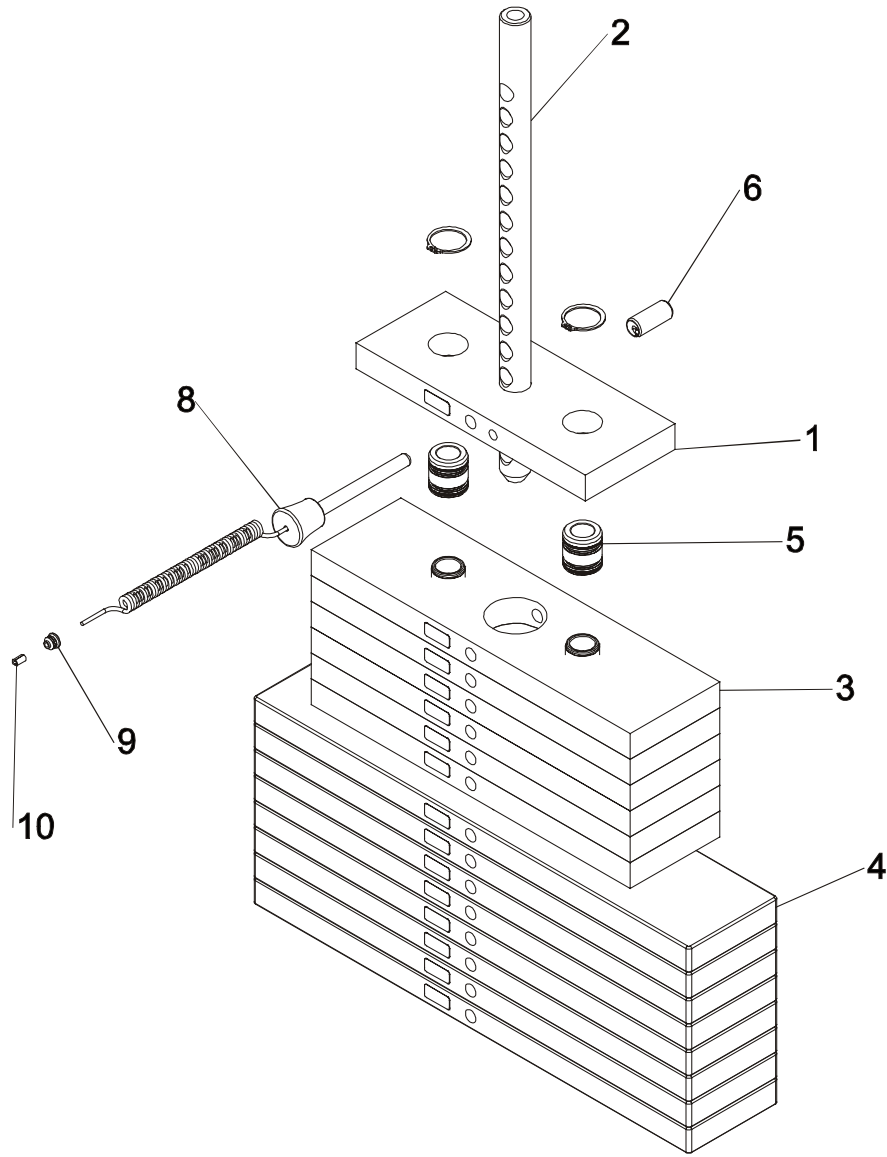

CMCC - CABLE MOTION CABLE-CROSSOVER WEIGHT STACK ASSEMBLY

Item	Part No	Qty	Description
1	7353901	1	HEADPLATE, WT STACK
2	7352601	1	BAYONET, 14 HOLE PRO2
3	7353801	6	WEIGHT PLATE, 15 LB
4	7328401	8	WEIGHT PLATE, 20 LB
5	7338001	2	BUSHING, HEADPLATE
6	3236001	1	BUSHING, SPRING PIN
8	7353001	1	ASSY, SELECTOR PIN
9	7356501	1	PLUG, LANYARD ATTACHMENT
10	7523601	1	CRIMP, CABLE