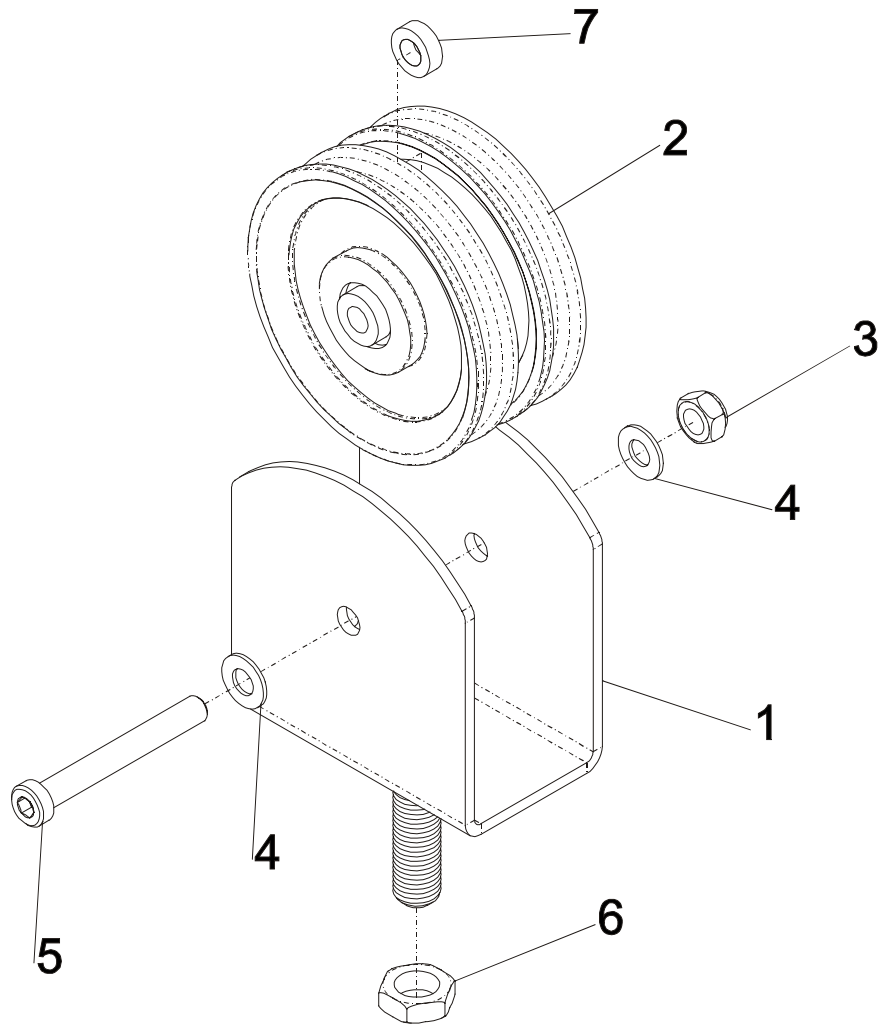

Life Fitness

CABLE MOTION CABLE-CROSSOVER

Customer Support Services ***PARTS MANUAL***

CMCC - CABLE MOTION CABLE-CROSSOVER

Notes:

CMCC - CABLE MOTION CABLE-CROSSOVER

Contents

	PAGE
COMPONENT ASSEMBLY	4
STACK PULLEY ASSEMBLY	5
RH OUTRIGGER.....	6
LH OUTRIGGER.....	7
FRAME ASSEMBLY	8
FRAME ASSEMBLY CALLOUTS.....	9
CARRIAGE ASSEMBLY.....	10
WEIGHT STACK ASSEMBLY	11
NOTES	12

CMCC - CABLE MOTION CABLE-CROSSOVER COMPONENT ASSEMBLY

Item	Part No	Quantity	Description
1	See details	1	ASSY, CMCC FRAME
2	7751101	1	ASSY, CMCC RH OUTRIGGER
3	7751201	1	ASSY, CMCC LH OUTRIGGER
4	3236220	8	M10 X 1.5 X 130 HXS SOC CS SS
5	7630101	8	RETAINER, CM/MJ, PULLEY
6	7335401	8	NUT, SOCKET HEAD M10 X 1.5 SS
7	7634701	8	SPACER, CM/MJ, .565 X .815

CMCC - CABLE MOTION CABLE-CROSSOVER STACK PULLEY ASSEMBLY

Item	Part No	Quantity	Description
1	7644095	1	WLDMT, HEAD PLATE DBL PULLEY SHDW GRAY
2	3237801	2	PULLEY, 4.5" OD
3	3236801	1	NUT, NYLOCK M10 X 1.5 SS
4	3236601	2	WASHER, 3/8 SAE STAINLESS STEEL
5	3236213	1	M10 X 1.5 X 80 HXS SOC CS SS
6	3236902	1	NUT, HEX JAM M16 X 2 SS
7	7385201	1	SPACER, .406 X .750 X .250 SS