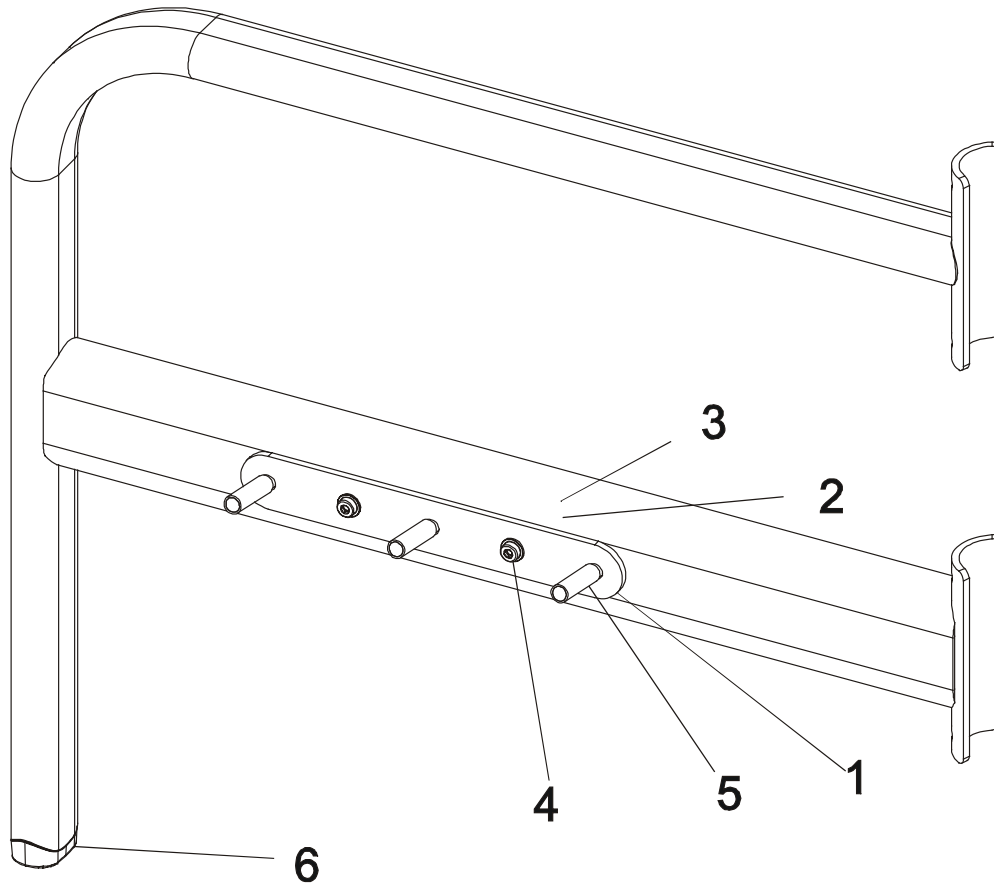

CMCC - CABLE MOTION CABLE-CROSSOVER

LH OUTRIGGER

Item	Part No	Qty	Description
1	7644895	1	WLDMT, CM ACC RACK SHADOW GRAY
2	3236601	2	WASHER, 3/8 SAE STAINLESS STEEL – not shown
3	3236212	2	M10 X 1.5 X 75 HXS SOC CS SS - not shown
4	7335401	2	NUT, SOCKET HEAD M10 X 1.5 SS
5	7749601	3	SLEEVE, .50" ID X 2.25"
6	7317901	1	STOP, BUMPER